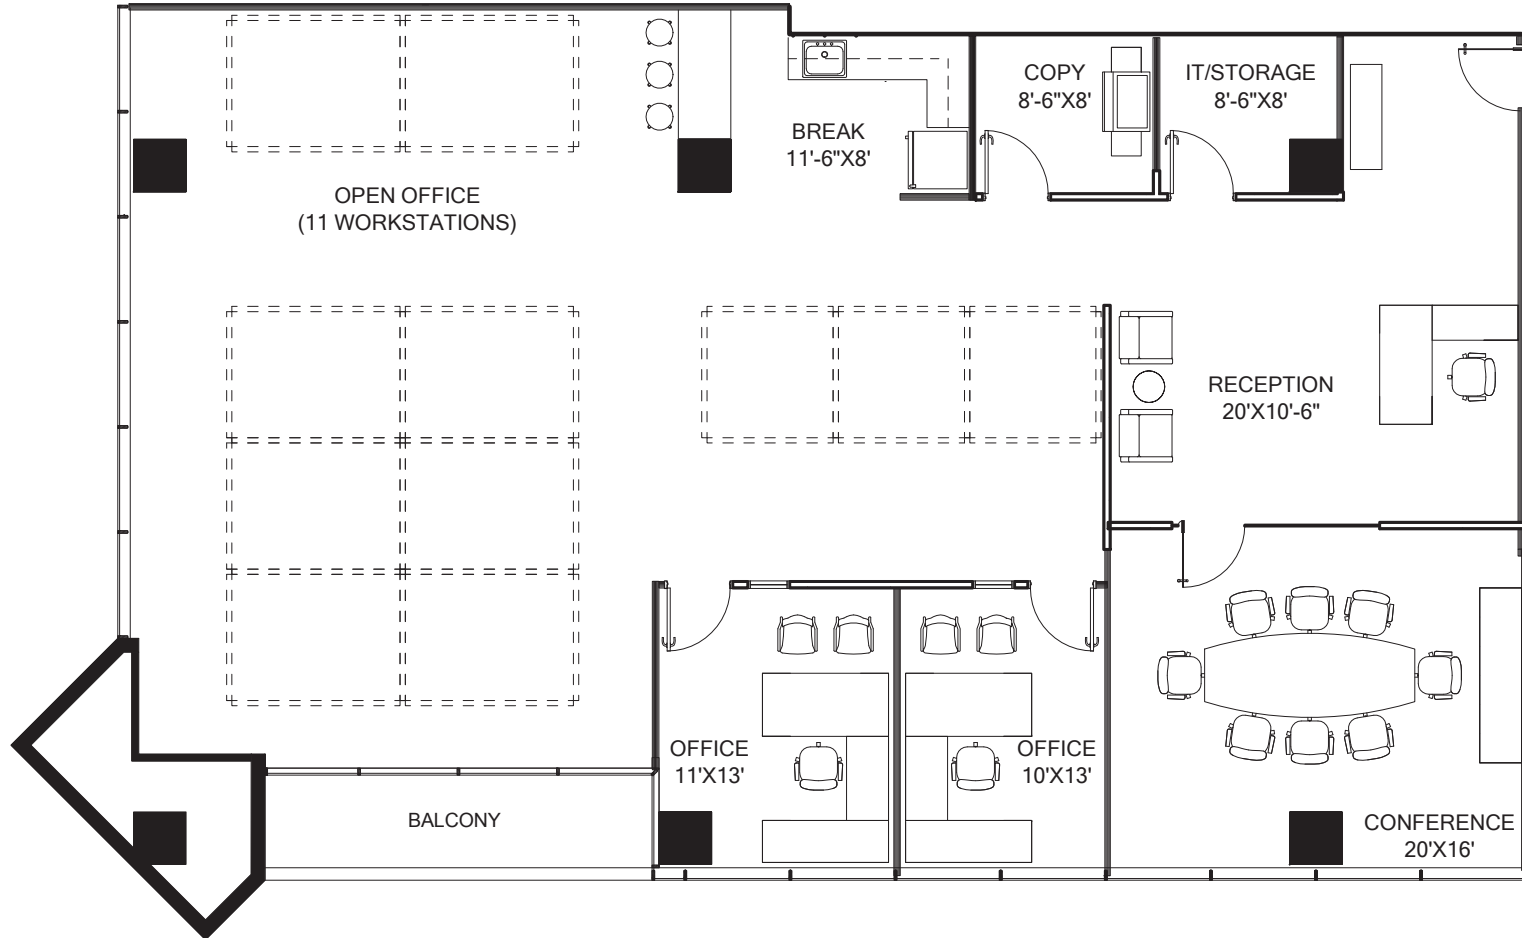

15660-15770 NORTH DALLAS PARKWAY
DALLAS, TEXAS 75248

TOLLWAY TOWER NORTH
SUITE 1000 | 2,966 RSF
- Floor Plan -

Holden Lunsford
972.381.3218
holdenl@holtlunsford.com

James Engels
972.280.8307
jengels@holtlunsford.com