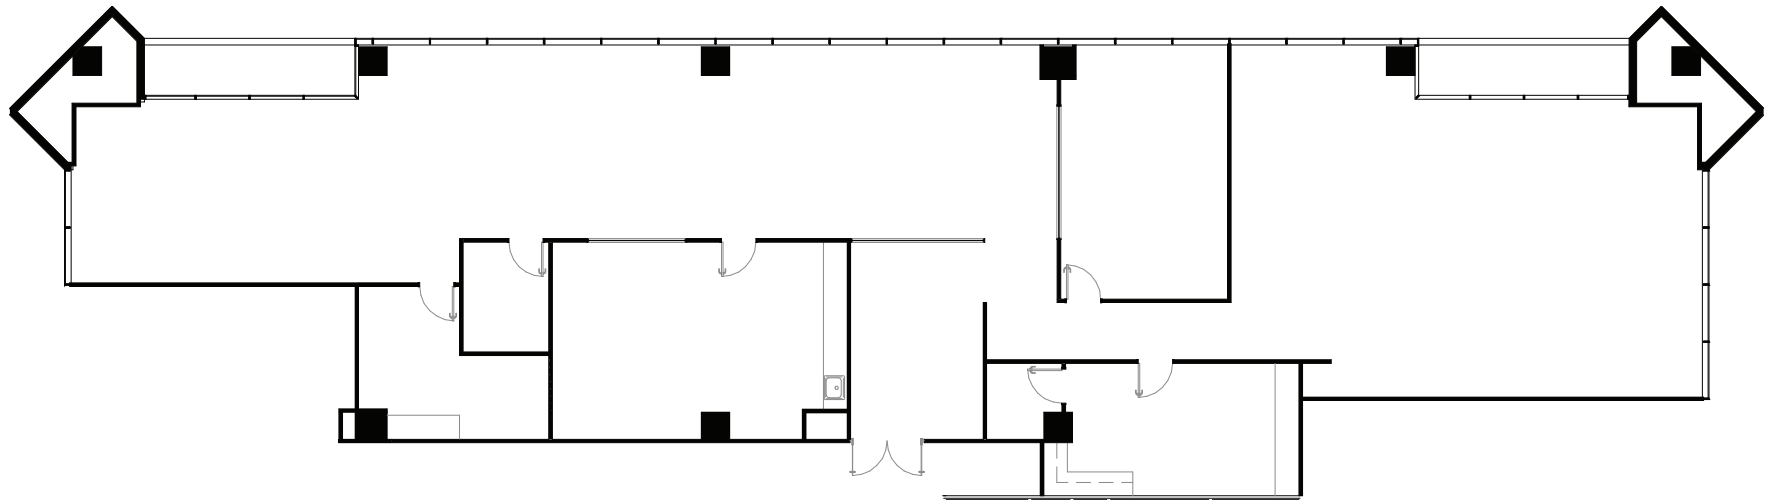

15660-15770 NORTH DALLAS PARKWAY
DALLAS, TEXAS 75248

TOLLWAY TOWER NORTH
SUITE 600 | 4,855 RSF
- Floor Plan -

Holden Lunsford
972.381.3218
holdenl@holtlunsford.com

James Engels
972.280.8307
jengels@holtlunsford.com