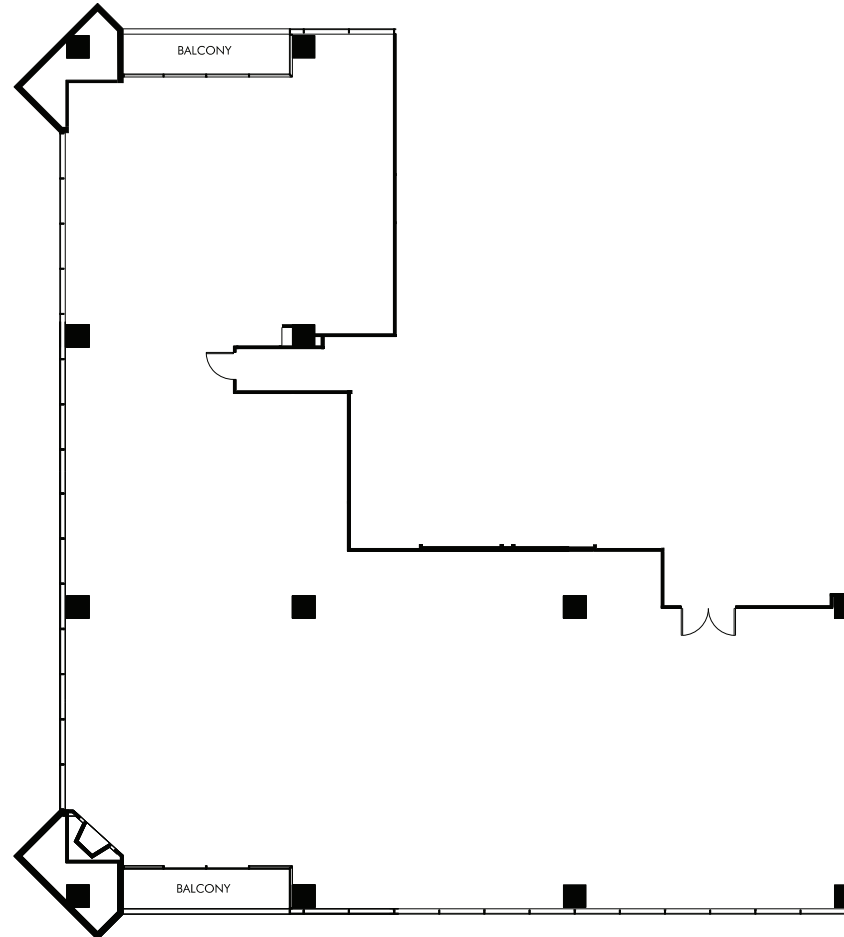

15660-15770 NORTH DALLAS PARKWAY
DALLAS, TEXAS 75248

TOLLWAY TOWER NORTH
SUITE 800 | 5,935 RSF
- Floor Plan -

Holden Lunsford
972.381.3218
holdenl@holtlunsford.com

James Engels
972.280.8307
jengels@holtlunsford.com