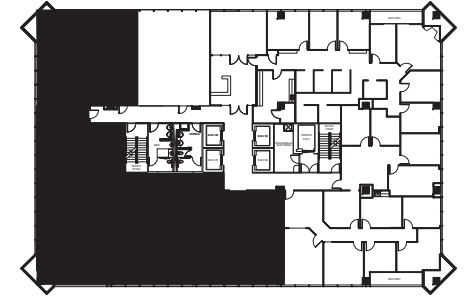

15660-15770 NORTH DALLAS PARKWAY
DALLAS, TEXAS 75248

TOLLWAY TOWER NORTH
SUITE 800 | 5,935 RSF
- Floor Plan -

Holden Lunsford
972.381.3218
holdenl@holtlunsford.com

James Engels
972.280.8307
jengels@holtlunsford.com