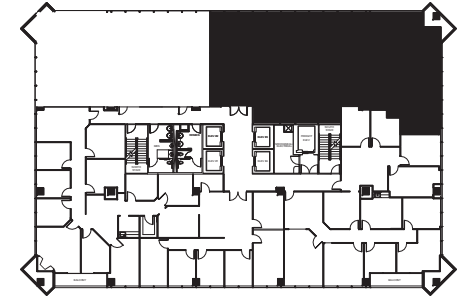

15660-15770 NORTH DALLAS PARKWAY
DALLAS, TEXAS 75248

TOLLWAY TOWER NORTH
SUITE 860 | 3,423 RSF
- Floor Plan -

Holden Lunsford
972.381.3218
holdenl@holtlunsford.com

James Engels
972.280.8307
jengels@holtlunsford.com