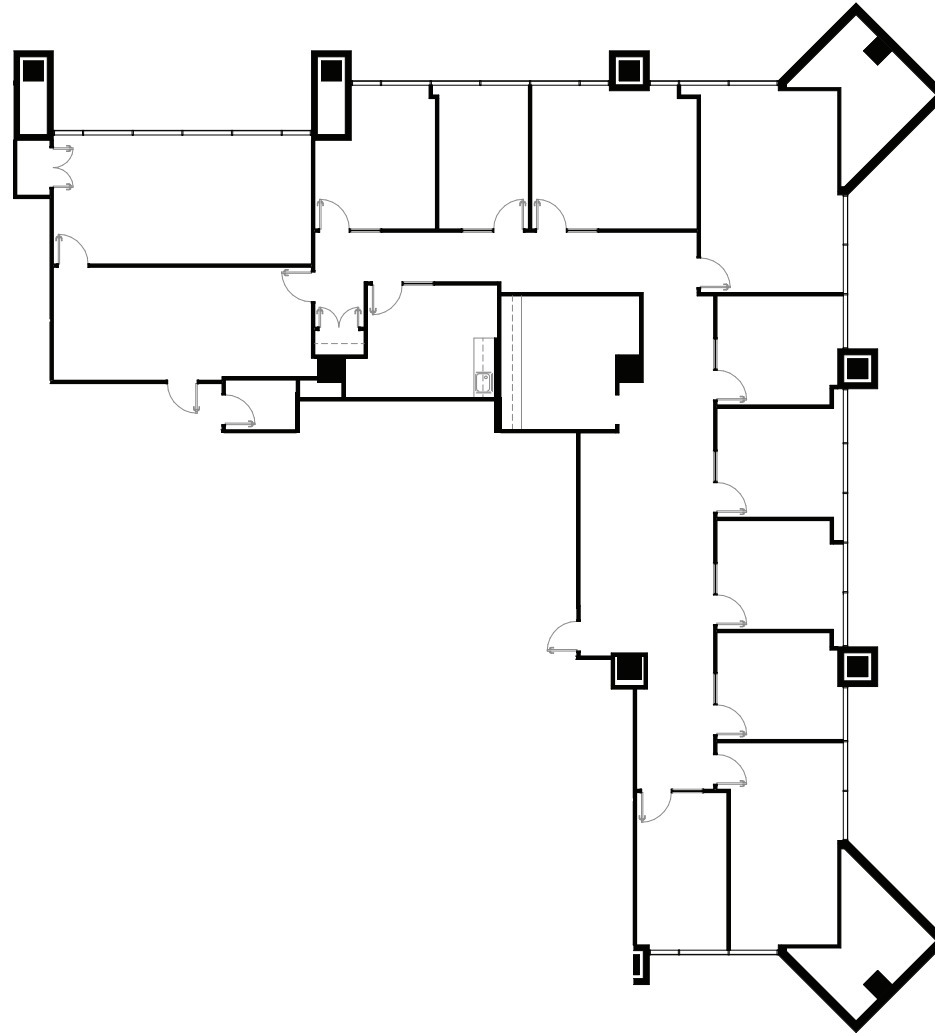

15660-15770 NORTH DALLAS PARKWAY  
DALLAS, TEXAS 75248

**TOLLWAY TOWER SOUTH**  
SUITE 1400 | 4,413 RSF  
- Floor Plan -

**Holden Lunsford**  
972.381.3218  
[holdenl@holtlunsford.com](mailto:holdenl@holtlunsford.com)