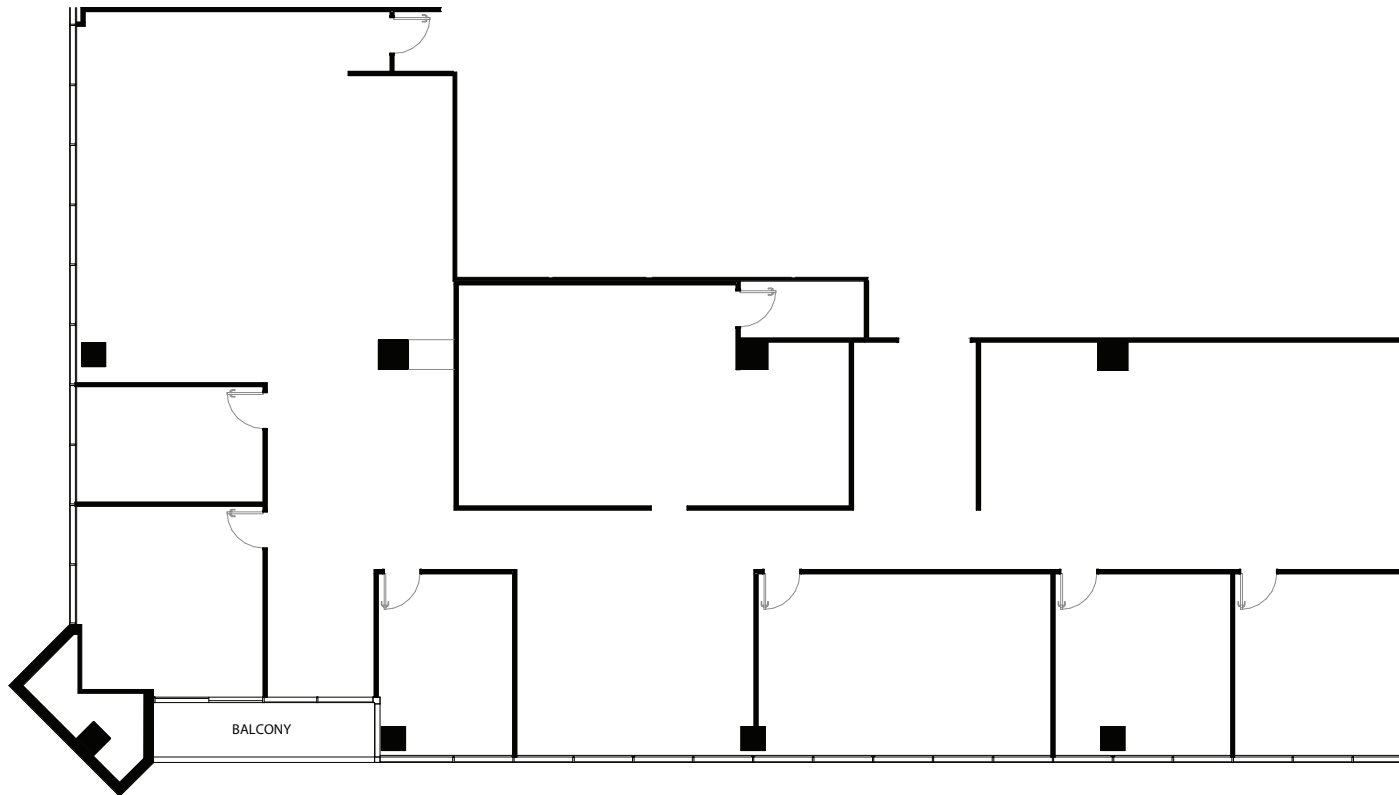

15660-15770 NORTH DALLAS PARKWAY
DALLAS, TEXAS 75248

TOLLWAY TOWER SOUTH
SUITE 650 | 5,574 RSF
- Floor Plan -

Holden Lunsford
972.381.3218
holdenl@holtlunsford.com

James Engels
972.280.8307
jengels@holtlunsford.com