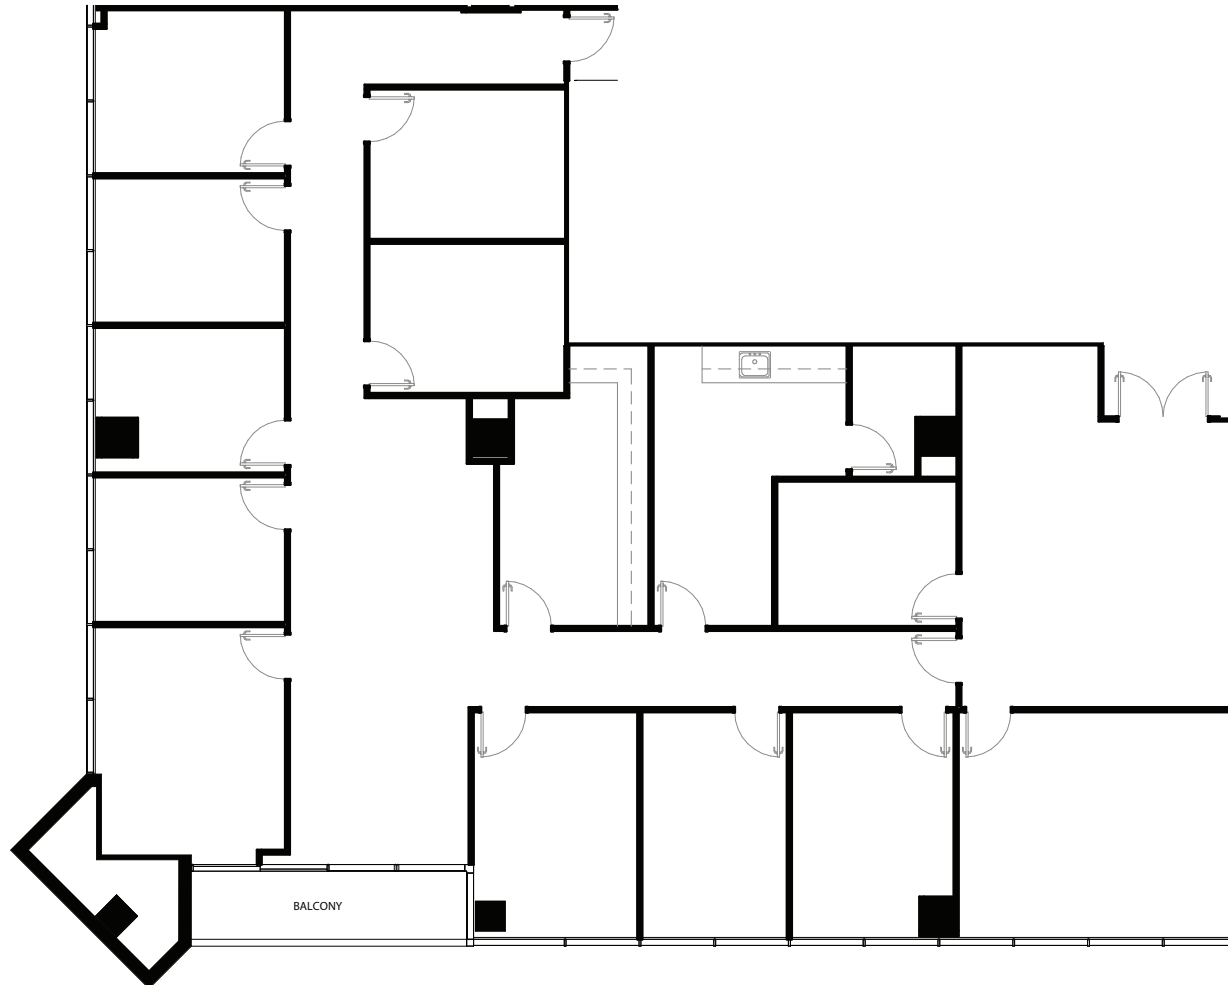

15660-15770 NORTH DALLAS PARKWAY
DALLAS, TEXAS 75248

TOLLWAY TOWER SOUTH
SUITE 800 | 4,170 RSF
- Floor Plan -

Holden Lunsford
972.381.3218
holdenl@holtlunsford.com

James Engels
972.280.8307
jengels@holtlunsford.com