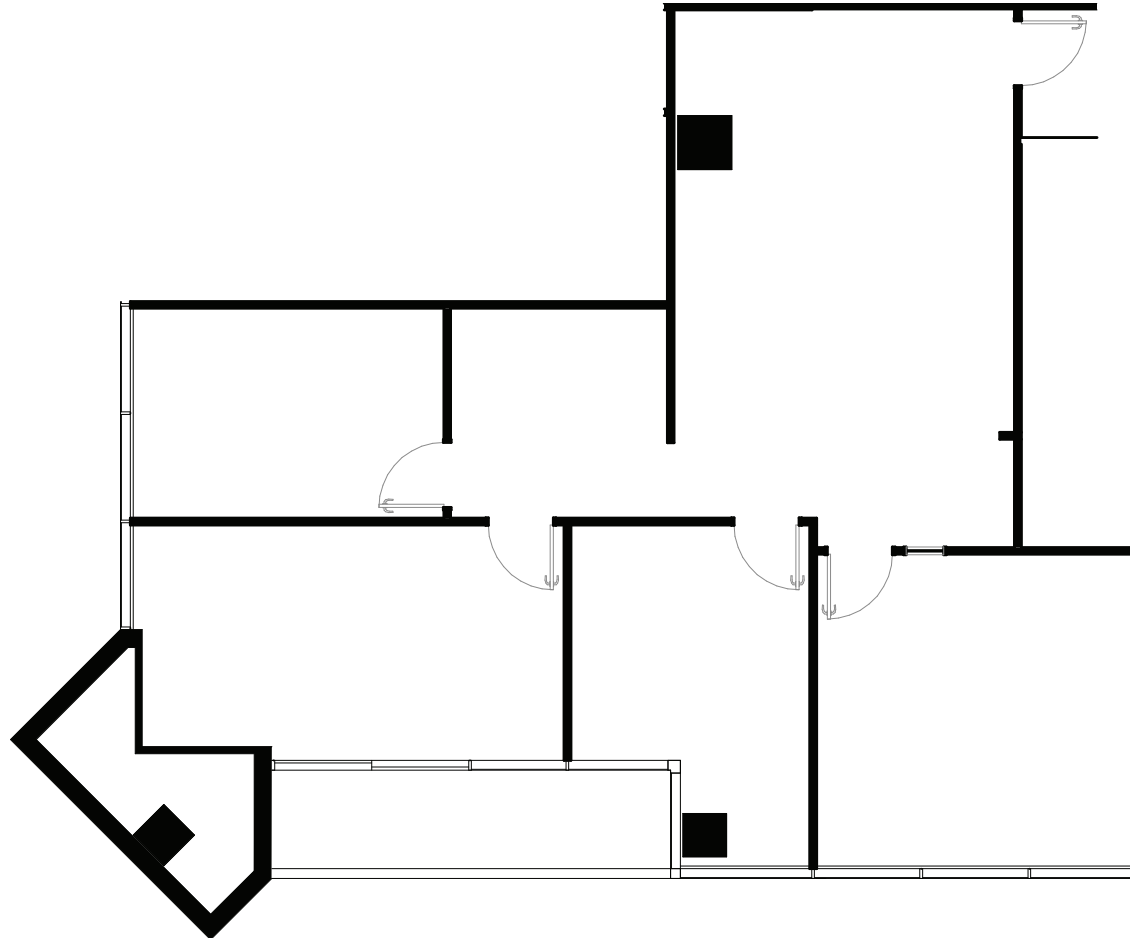

15660-15770 NORTH DALLAS PARKWAY
DALLAS, TEXAS 75248

TOLLWAY TOWER SOUTH
SUITE 900 | 1,337 RSF
- Floor Plan -

Holden Lunsford
972.381.3218
holdenl@holtlunsford.com

James Engels
972.280.8307
jengels@holtlunsford.com