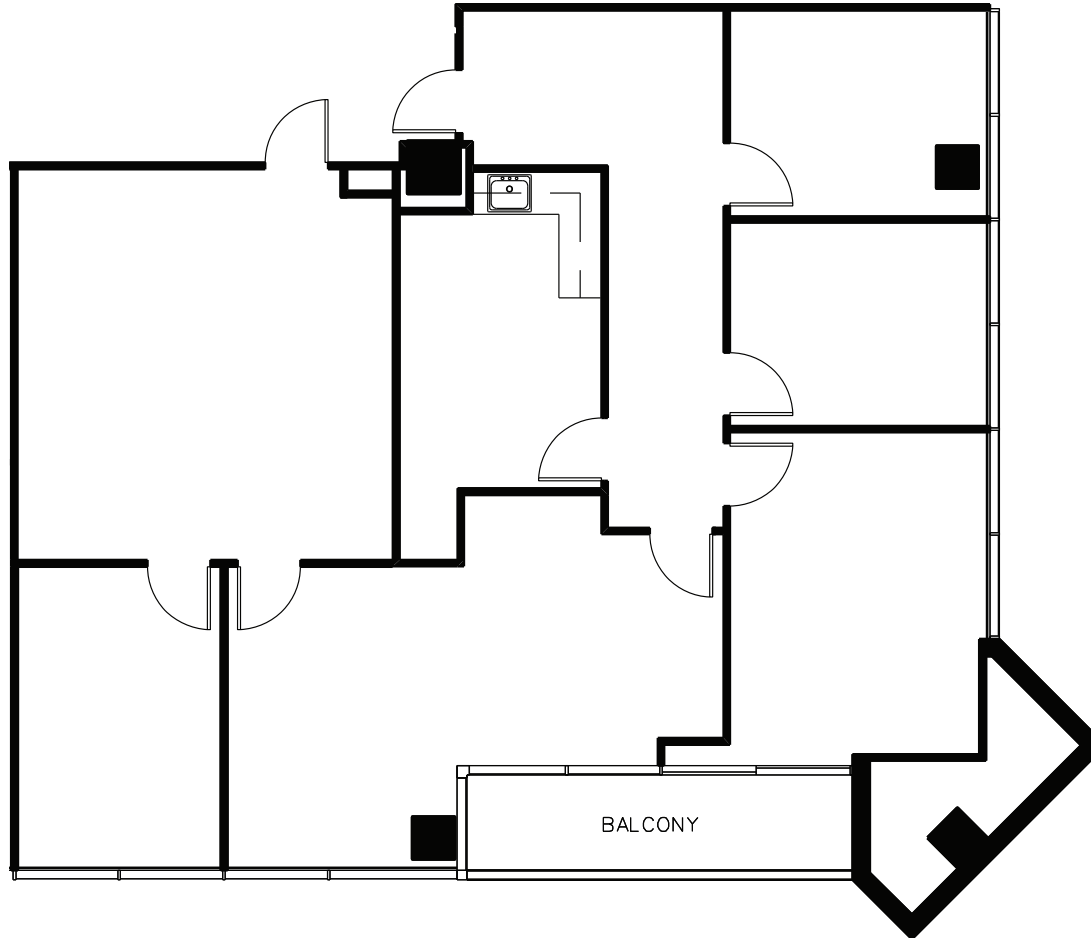

15660-15770 NORTH DALLAS PARKWAY
DALLAS, TEXAS 75248

TOLLWAY TOWER SOUTH
SUITE 975 | 1,945 RSF
- Floor Plan -

Holden Lunsford
972.381.3218
holdenl@holtlunsford.com

James Engels
972.280.8307
jengels@holtlunsford.com